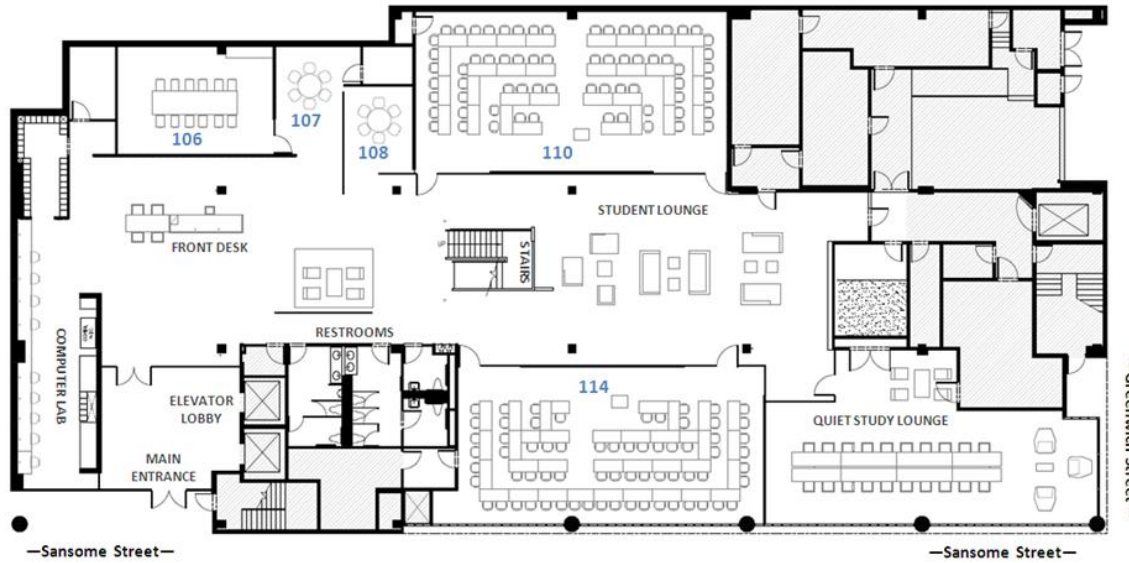

San Francisco Campus – Level 1

MAP KEY

BREAKOUT ROOMS

106 – Video Conference (VC) Room
107 – London
108 – Hong Kong

CLASSROOMS

110 – Pacific
114 – Atlantic

San Francisco Campus – Level 2

MAP KEY

BREAKOUT/MEETING ROOMS

202 – Paris
203 – Jakarta
204 – Santiago
205 – Mumbai
206 – Montreal
207 – Tokyo
208 – Moscow

211 – Dublin
215 – Lagos
216 – Madrid
217 – Hanoi
218 – Stockholm
219 – Nairobi
220 – Beijing